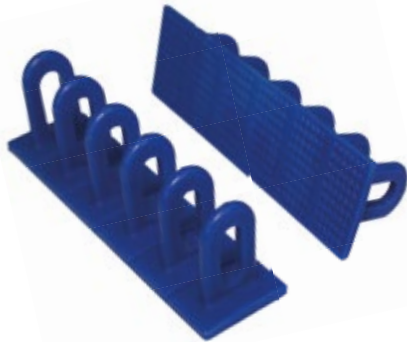

SISTEMA DE ESTIRADO CON COLA / DENT PULLING SYSTEM WITH GLUE

Ref. PL271
Plano / Flat L

Ref. PL270
Plano / Flat

Ref. PL272
Plano / Flat S

Ref. PL273
Cónvavo / Concave S

Ref. PL274
Plano / Flat

Ref. PL275
Convexo / Convex S

Ref. PL276
Convexo / Convex L

Ref. PL278
Varilla hierro / Lifting rod

200 x 10 mm Ø

Ref. PL101
Cola amarilla / Special glue for large surfaces

300 x 10 mm Ø

Ref. PL100
Barras de cola / Glue bars

PLÁSTICO ULTRARESISTENTE !!