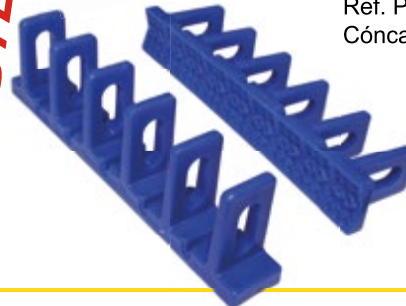

SISTEMA DE ESTIRADO CON COLA / DENT PULLING SYSTEM WITH GLUE

Ref. PL271
Plano / Flat L

Ref. PL270
Plano / Flat

Ref. PL272
Plano / Flat S

Ref. PL273
Cónvavo / Concave S

Ref. PL274
Plano / Flat

Ref. PL275
Convexo / Convex S

Ref. PL276
Convexo / Convex L

Ref. PL278
Varilla hierro / Lifting rod

200 x 10 mm Ø

Ref. PL101
Cola amarilla / Special glue for large surfaces

300 x 10 mm Ø

Ref. PL100
Barras de cola / Glue bars

PLÁSTICO ULTRARESISTENTE !!