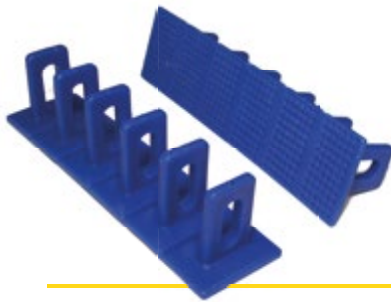

SISTEMA DE ESTIRADO CON COLA / DENT PULLING SYSTEM WITH GLUE

Ref. PL271
Plano / Flat L

Ref. PL270
Plano / Flat

Ref. PL272
Plano / Flat S

Ref. PL273
Cónvavo / Concave S

Ref. PL274
Plano / Flat

Ref. PL275
Convexo / Convex S

Ref. PL276
Convexo / Convex L

Ref. PL278
Varilla hierro / Lifting rod

200 x 10 mm Ø

Ref. PL101
Cola amarilla / Special glue for large surfaces

300 x 10 mm Ø

Ref. PL100
Barras de cola / Glue bars

PLÁSTICO ULTRARESISTENTE !!