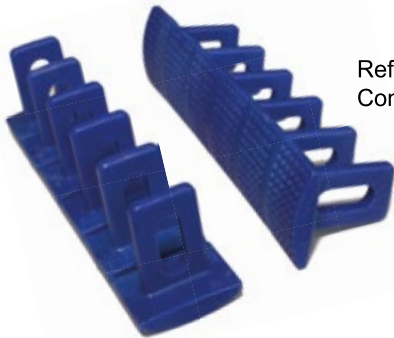

SISTEMA DE ESTIRADO CON COLA / DENT PULLING SYSTEM WITH GLUE

Ref. PL271
Plano / Flat L

Ref. PL270
Plano / Flat

Ref. PL272
Plano / Flat S

Ref. PL273
Cónvavo / Concave S

Ref. PL274
Plano / Flat

Ref. PL275
Convexo / Convex S

Ref. PL276
Convexo / Convex L

Ref. PL278
Varilla hierro / Lifting rod

200 x 10 mm Ø

Ref. PL101
Cola amarilla / Special glue for large surfaces

300 x 10 mm Ø

Ref. PL100
Barras de cola / Glue bars

PLÁSTICO ULTRARESISTENTE !!