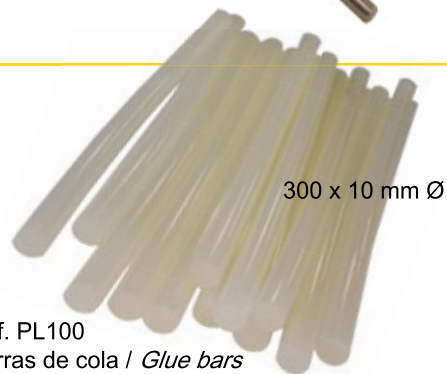

Ref. PL276
Convexo / Convex L

Ref. PL278
Varilla hierro / Lifting rod

200 x 10 mm Ø

Ref. PL101
Cola amarilla / Special glue for large surfaces

300 x 10 mm Ø

Ref. PL100
Barras de cola / Glue bars

PLÁSTICO ULTRARESISTENTE !!