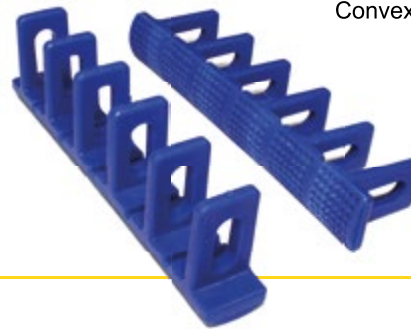

SISTEMA DE ESTIRADO CON COLA / DENT PULLING SYSTEM WITH GLUE

Ref. PL271
Plano / Flat L

Ref. PL270
Plano / Flat

Ref. PL272
Plano / Flat S

Ref. PL273
Cónvavo / Concave S

Ref. PL274
Plano / Flat

Ref. PL275
Convexo / Convex S

Ref. PL276
Convexo / Convex L

Ref. PL278
Varilla hierro / Lifting rod

200 x 10 mm Ø

Ref. PL101
Cola amarilla / Special glue for large surfaces

300 x 10 mm Ø

Ref. PL100
Barras de cola / Glue bars

PLÁSTICO ULTRARESISTENTE !!