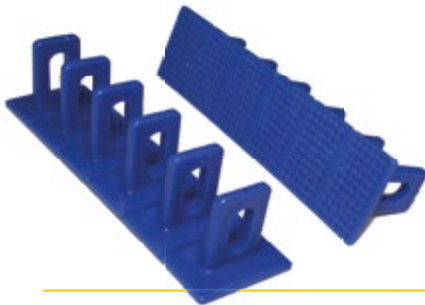

SISTEMA DE ESTIRADO CON COLA / DENT PULLING SYSTEM WITH GLUE

Ref. PL271
Plano / Flat L

Ref. PL270
Plano / Flat

Ref. PL272
Plano / Flat S

Ref. PL273
Cónvavo / Concave S

Ref. PL274
Plano / Flat

Ref. PL275
Convexo / Convex S

Ref. PL276
Convexo / Convex L

Ref. PL278
Varilla hierro / Lifting rod

200 x 10 mm Ø

Ref. PL101
Cola amarilla / Special glue for large surfaces

300 x 10 mm Ø

Ref. PL100
Barras de cola / Glue bars

PLÁSTICO ULTRARESISTENTE !!