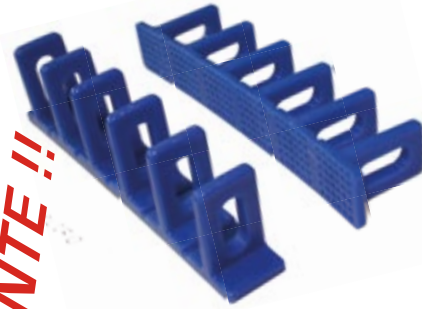

SISTEMA DE ESTIRADO CON COLA / DENT PULLING SYSTEM WITH GLUE

Ref. PL271
Plano / Flat L

Ref. PL270
Plano / Flat

Ref. PL272
Plano / Flat S

Ref. PL273
Cónvavo / Concave S

Ref. PL274
Plano / Flat

Ref. PL275
Convexo / Convex S

Ref. PL276
Convexo / Convex L

Ref. PL278
Varilla hierro / Lifting rod

200 x 10 mm Ø

Ref. PL101
Cola amarilla / Special glue for large surfaces

300 x 10 mm Ø

Ref. PL100
Barras de cola / Glue bars

PLÁSTICO ULTRARESISTENTE !!